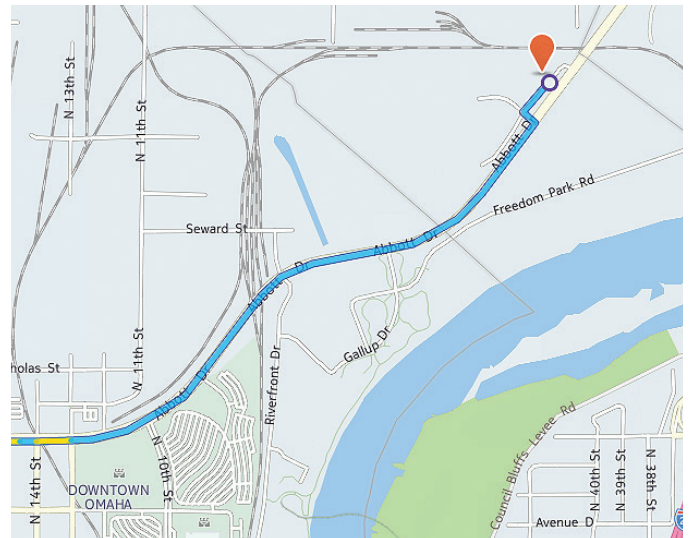

### Address:

2210 Abbott Dr. Carter Lake IA 51510

### Driving Directions:

- I-80 to I-29
- I-80 to I-29 North to I-480 West; take the exit for Dodge Street; turn on Abbott Drive to Country Inn & Suites

**Executive Travel • (800) 737-0582 • (402) 435-8888**