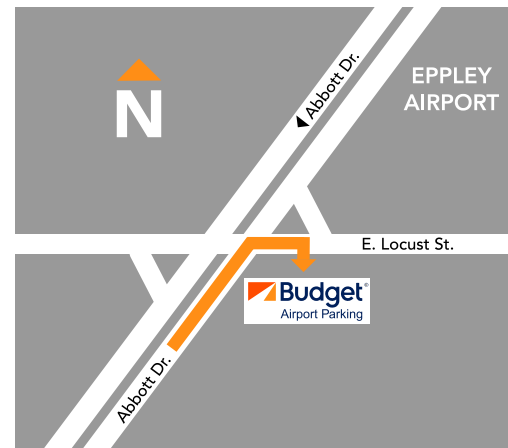

### RETURNING TO OMAHA

- Courtesy van will take you directly to your car.
- Present this E-Coupon to parking booth attendant.
- If ever necessary, call the parking booth @ 348-0102. (The Budget car rental counter can assist you).

Budget Airport Parking is located just south of Eppley's entrance on the SE corner of Abbott Dr. and Locust St.

*Compliments of*

1212 O Street  
Lincoln, NE 68508  
402-435-8888  
[www.executivetravel.com](http://www.executivetravel.com)