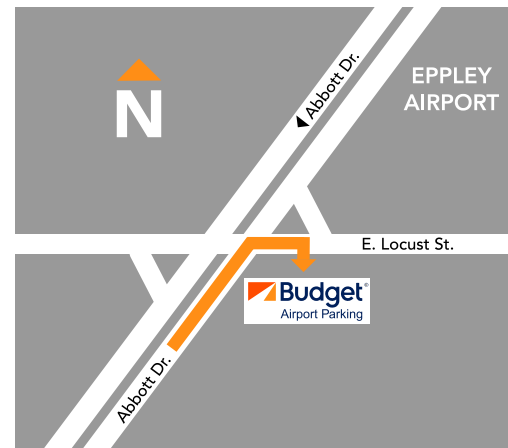

**24 HOUR SECURITY IN OUR WELL LIT, PAVED, FENCED LOT
COMPLIMENTARY SNOW REMOVAL AND JUMP STARTING**

How to Park with Budget

DEPARTING FROM OMAHA

- Get ticket at booth.
- Park your car.
- Courtesy van will pick you up and help with your luggage.
- At night please signal van driver with your headlights.

RETURNING TO OMAHA

- Courtesy van will take you directly to your car.
- Present this E-Coupon to parking booth attendant.
- If ever necessary, call the parking booth @ 348-0102. (The Budget car rental counter can assist you).

Budget Airport Parking is located just south of Eppley's entrance on the SE corner of Abbott Dr. and Locust St.

Compliments of

1212 O Street
Lincoln, NE 68508
402-435-8888
www.executivetravel.com

PRINT AND PRESENT THIS COUPON AT PARKING BOOTH