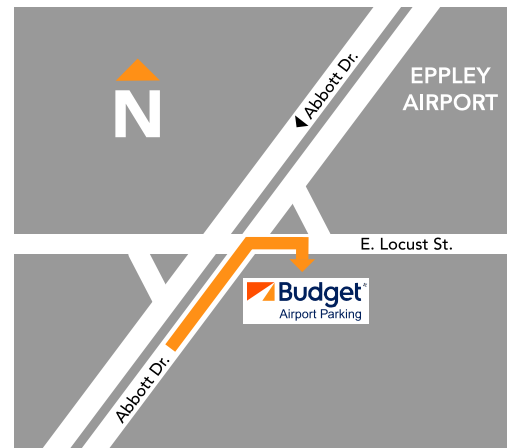

### DEPARTING FROM OMAHA

- Get ticket at booth.
- Park your car.
- Courtesy van will pick you up and help with your luggage.
- At night please signal van driver with your headlights.

### RETURNING TO OMAHA

- Courtesy van will take you directly to your car.
- Present this E-Coupon to parking booth attendant.
- If ever necessary, call the parking booth @ 348-0102. (The Budget car rental counter can assist you).

Budget Airport Parking is located just south of Eppley's entrance on the SE corner of Abbott Dr. and Locust St.

*Compliments of*

1212 O Street  
Lincoln, NE 68508  
402-435-8888  
[www.executivetravel.com](http://www.executivetravel.com)